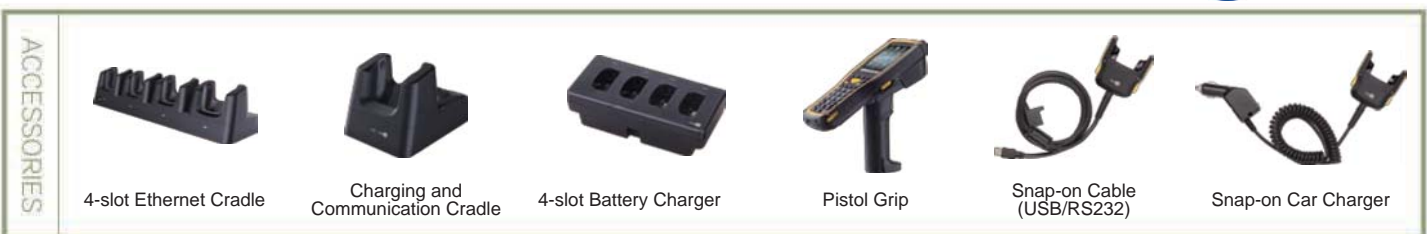

HEADQUARTERS
CipherLab Co., Ltd.
12F, 333 Dunhua S. Rd., Sec.2
Taipei, Taiwan 10669
Tel +886 2 8647 1166
Fax +886 2 8732 3300
www.cipherlab.com

CipherLab Electronics Trading
(Shanghai) Co., Ltd.
J Room, 4F, No.728 West Yan'an Rd.
Changning District, Shanghai
China 200050
Tel +86 21 3368 0288
Toll Free +86 400 920 0285
Fax +86 21 3368 0286

CipherLab USA Inc.
2552 Summit Ave.
Plano, Texas USA 75074
Tel +1 469 241 9779
Toll Free 888 300 9779
Fax +1 469 241 0697

CipherLab GmbH
Gießerallee 21
47877 Willich
Germany
Tel +49 2154 89777 20
Fax +49 2154 89777 32